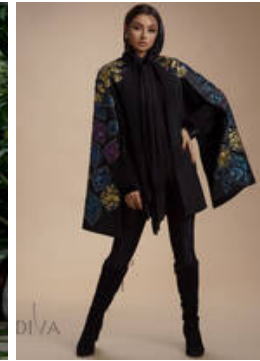

**177** **90** **67** **100** **40**  
Height Chest Waist Hips Shoes

For Client Enquiries: +971 55 3421613  
Write to Us: enquiry@divadubai.com

"Brown" Hair  
"Brown" Eyes

Nationality: Iran\*  
Ethnicity: Mediterranean\*