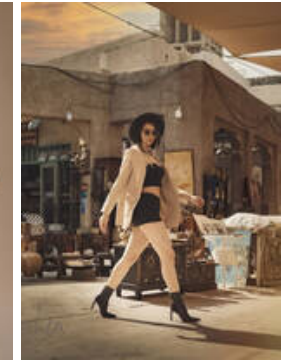

**177** **90** **67** **100** **40**  
Height Chest Waist Hips Shoes

For Client Enquiries: +971 55 3421613  
Write to Us: enquiry@divadubai.com

"Brown" Hair  
"Brown" Eyes

Nationality: Iran\*  
Ethnicity: Mediterranean\*