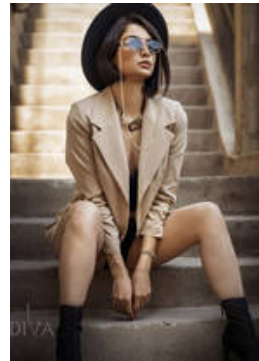

**177** **90** **67** **100** **40**  
Height Chest Waist Hips Shoes

For Client Enquiries: +971 55 3421613  
Write to Us: enquiry@divadubai.com

"Brown" Hair  
"Brown" Eyes

Nationality: Iran\*  
Ethnicity: Mediterranean\*