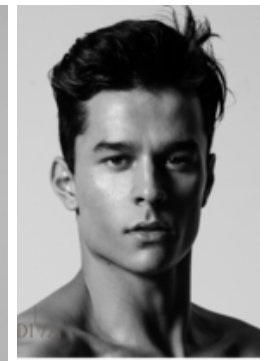

185 Height    96 Chest    74 Waist    93 Hips    42 Shoes

For Client Enquiries: +971 55 3421613  
Write to Us: enquiry@divadubai.com

"Black" Hair  
"Black" Eyes

Nationality: Brazil\*  
Ethnicity: European\*