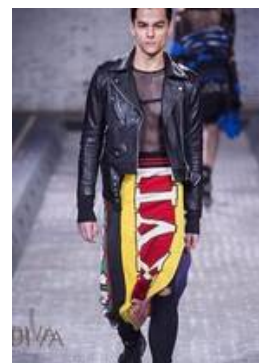

185 Height    96 Chest    74 Waist    93 Hips    42 Shoes

For Client Enquiries: +971 55 3421613  
Write to Us: enquiry@divadubai.com

"Black" Hair  
"Black" Eyes

Nationality: Brazil\*  
Ethnicity: European\*