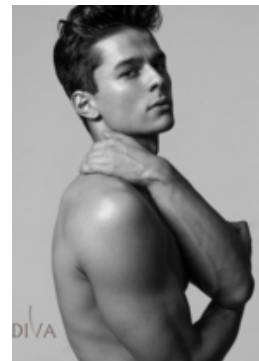

185 Height    96 Chest    74 Waist    93 Hips    42 Shoes

For Client Enquiries: +971 55 3421613  
Write to Us: enquiry@divadubai.com

"Black" Hair  
"Black" Eyes

Nationality: Brazil\*  
Ethnicity: European\*