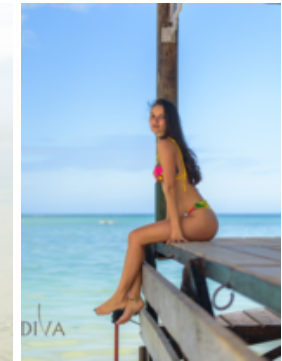

*. 25505

168
Height

92
Chest

64
Waist

93
Hips

38
Shoes

For Client Enquiries: +971 55 3421613
Write to Us: enquiry@divadubai.com

"Brown" Hair
"Brown" Eyes