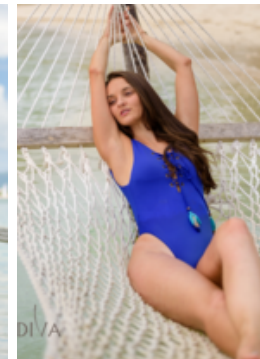

*. 25505

168
Height

92
Chest

64
Waist

93
Hips

38
Shoes

For Client Enquiries: +971 55 3421613
Write to Us: enquiry@divadubai.com

"Brown" Hair
"Brown" Eyes