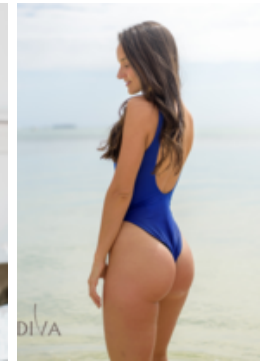

*. 25505

168
Height

92
Chest

64
Waist

93
Hips

38
Shoes

For Client Enquiries: +971 55 3421613
Write to Us: enquiry@divadubai.com

"Brown" Hair
"Brown" Eyes