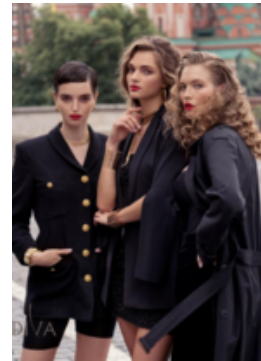

**181**   **80**   **62**   **94**   **41**  
Height   Chest   Waist   Hips   Shoes

For Client Enquiries: +971 55 3421613  
Write to Us: enquiry@divadubai.com

"Blonde" Hair  
"Blue" Eyes

Nationality: Russian Federation\*  
Ethnicity: European\*