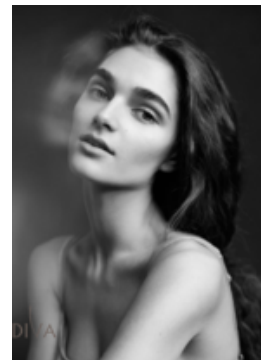

**181**   **80**   **62**   **94**   **41**  
Height   Chest   Waist   Hips   Shoes

For Client Enquiries: +971 55 3421613  
Write to Us: enquiry@divadubai.com

"Blonde" Hair  
"Blue" Eyes

Nationality: Russian Federation\*  
Ethnicity: European\*