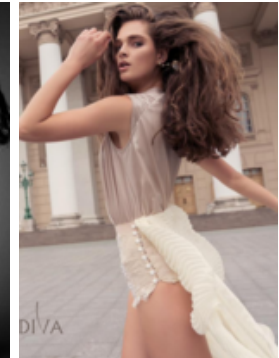

**181**   **80**   **62**   **94**   **41**  
Height   Chest   Waist   Hips   Shoes

For Client Enquiries: +971 55 3421613  
Write to Us: enquiry@divadubai.com

"Blonde" Hair  
"Blue" Eyes

Nationality: Russian Federation\*  
Ethnicity: European\*