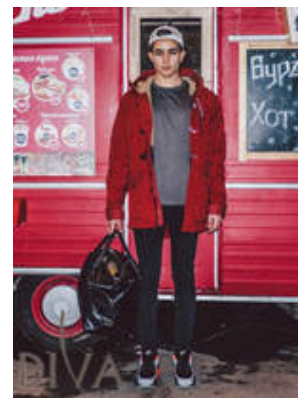

183 Height
103 Chest
75 Waist
89 Hips
43 Shoes

For Client Enquiries: +971 55 3421613
Write to Us: enquiry@divadubai.com

"Black" Hair
"Black" Eyes

Nationality: Egypt*
Ethnicity: Arabic*