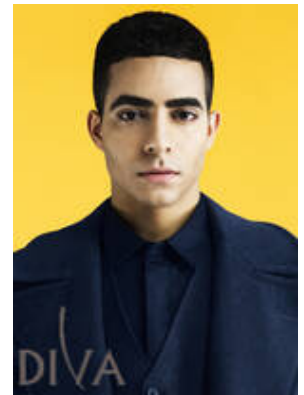

183 Height
103 Chest
75 Waist
89 Hips
43 Shoes

For Client Enquiries: +971 55 3421613
Write to Us: enquiry@divadubai.com

"Black" Hair
"Black" Eyes

Nationality: Egypt*
Ethnicity: Arabic*