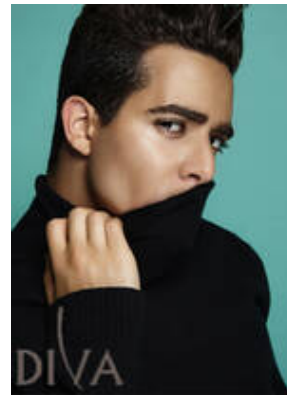

183 Height
103 Chest
75 Waist
89 Hips
43 Shoes

For Client Enquiries: +971 55 3421613
Write to Us: enquiry@divadubai.com

"Black" Hair
"Black" Eyes

Nationality: Egypt*
Ethnicity: Arabic*