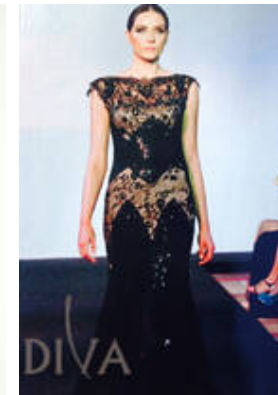

**178** Height  
**90** Chest  
**65** Waist  
**94** Hips  
**39** Shoes

For Client Enquiries: +971 55 3421613  
Write to Us: enquiry@divadubai.com

"Brown" Hair      Nationality: Romania\*  
"Brown" Eyes      Ethnicity: European, Mediterranean\*