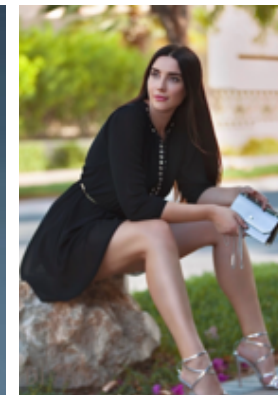

**178** Height  
**90** Chest  
**65** Waist  
**94** Hips  
**39** Shoes

For Client Enquiries: +971 55 3421613  
Write to Us: enquiry@divadubai.com

"Brown" Hair      Nationality: Romania\*  
"Brown" Eyes      Ethnicity: European, Mediterranean\*