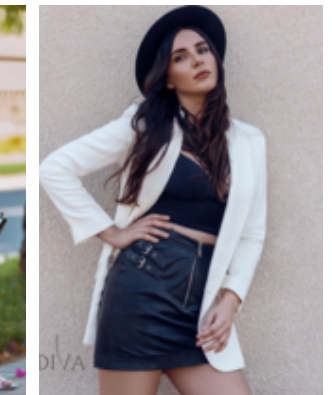

**178** Height  
**90** Chest  
**65** Waist  
**94** Hips  
**39** Shoes

For Client Enquiries: +971 55 3421613  
Write to Us: enquiry@divadubai.com

"Brown" Hair      Nationality: Romania\*  
"Brown" Eyes      Ethnicity: European, Mediterranean\*