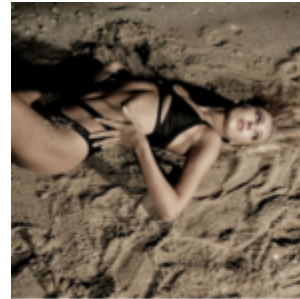

DIVA

DIVA

DIVA

*. 31931

165 Height
81 Chest
64 Waist
76 Hips
23 Shoes

"Blonde" Hair
"Green" Eyes

Nationality: United Kingdom*
Ethnicity: European*

For Client Enquiries: +971 55 3421613