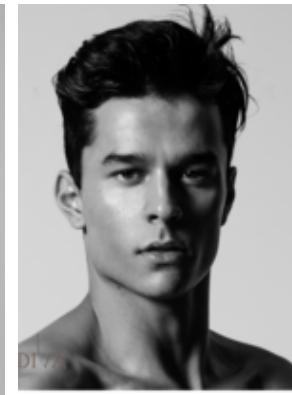

*. 25734

185 Height 96 Chest 74 Waist 93 Hips 42 Shoes

For Client Enquiries: +971 55 3421613
Write to Us: enquiry@divadubai.com

"Black" Hair
"Black" Eyes

Nationality: Brazil*
Ethnicity: European*