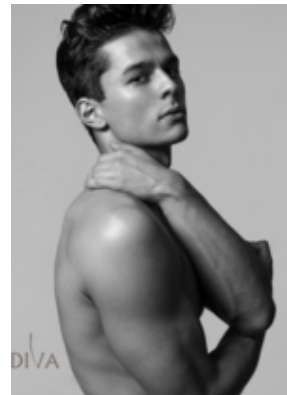

*. 25734

185 Height 96 Chest 74 Waist 93 Hips 42 Shoes

For Client Enquiries: +971 55 3421613
Write to Us: enquiry@divadubai.com

"Black" Hair
"Black" Eyes

Nationality: Brazil*
Ethnicity: European*