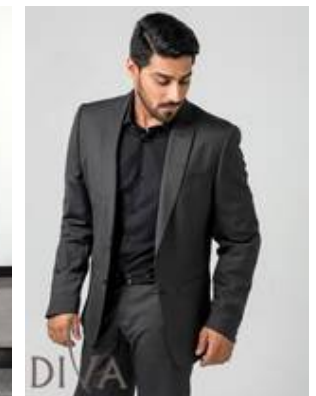

179 Height
100 Chest
79 Waist
103 Hips
44 Shoes

For Client Enquiries: +971 55 3421613
 Write to Us: enquiry@divadubai.com

"Black" Hair
 "Black" Eyes

Nationality: Pakistan*
 Ethnicity: Arabic*