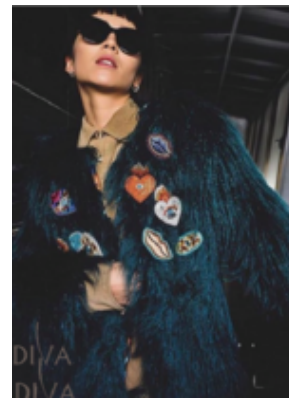

175 Height
86 Chest
60 Waist
89 Hips
39 Shoes

For Client Enquiries: +971 55 3421613
 Write to Us: enquiry@divadubai.com

"Brown" Hair
 "Brown" Eyes

Nationality: Mongolia*
 Ethnicity: Oriental*