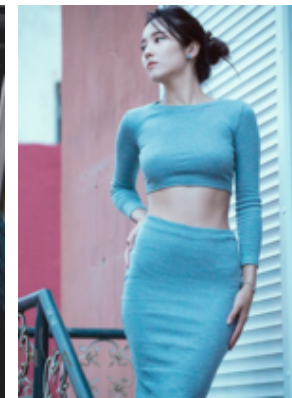

175 Height
86 Chest
60 Waist
89 Hips
39 Shoes

For Client Enquiries: +971 55 3421613
 Write to Us: enquiry@divadubai.com

"Brown" Hair
 "Brown" Eyes

Nationality: Mongolia*
 Ethnicity: Oriental*