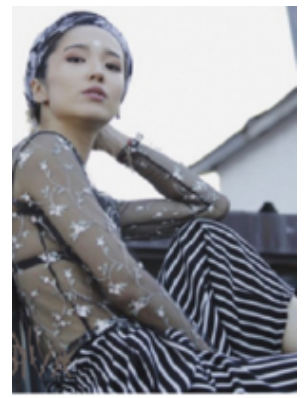

175 Height
86 Chest
60 Waist
89 Hips
39 Shoes

For Client Enquiries: +971 55 3421613
 Write to Us: enquiry@divadubai.com

"Brown" Hair
 "Brown" Eyes

Nationality: Mongolia*
 Ethnicity: Oriental*